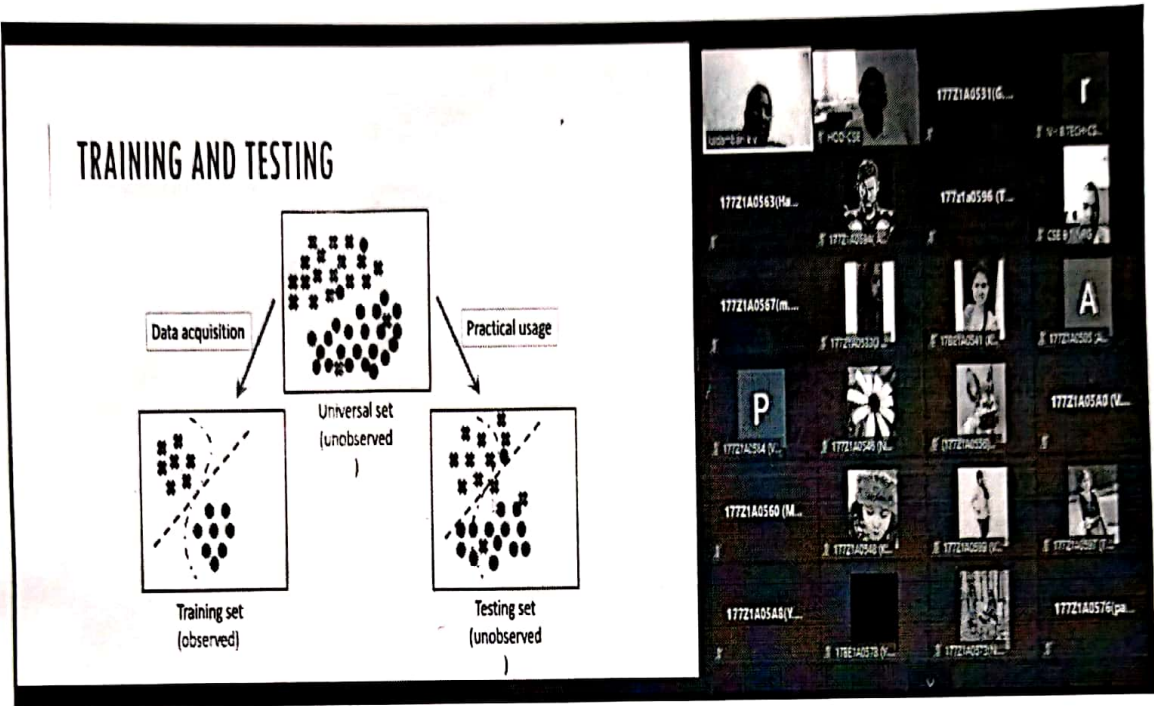

Date: 04-01-2021

Academic Year : 2020-2021

Activity : Guest lecture on Machine Learning

Consolidate Report

As per the schedule in department academic plan, a guest lecture (online) on "Machine Learning" was conducted on 02-01-2021 for IV CSE students. Dr. K. V. Kadambari, Assistant Professor, NITW is the resource person for the session.

The following topics were covered during the session:

- What is Machine Learning?
- Supervised Learning
- Unsupervised Learning
- Reinforcement Learning

OUTCOME:

Students got the knowledge of Machine Learning classification algorithms to classify different objects in the real world along with graphical observations etc.

ACTION PLAN:

Planned to conduct more number of hands on sessions on Machine Learning and related topics.

Dr. K. V. Kadambari, Assistant Professor, NITW delivering Guest lecture on Machine Learning.

Faculty Incharge